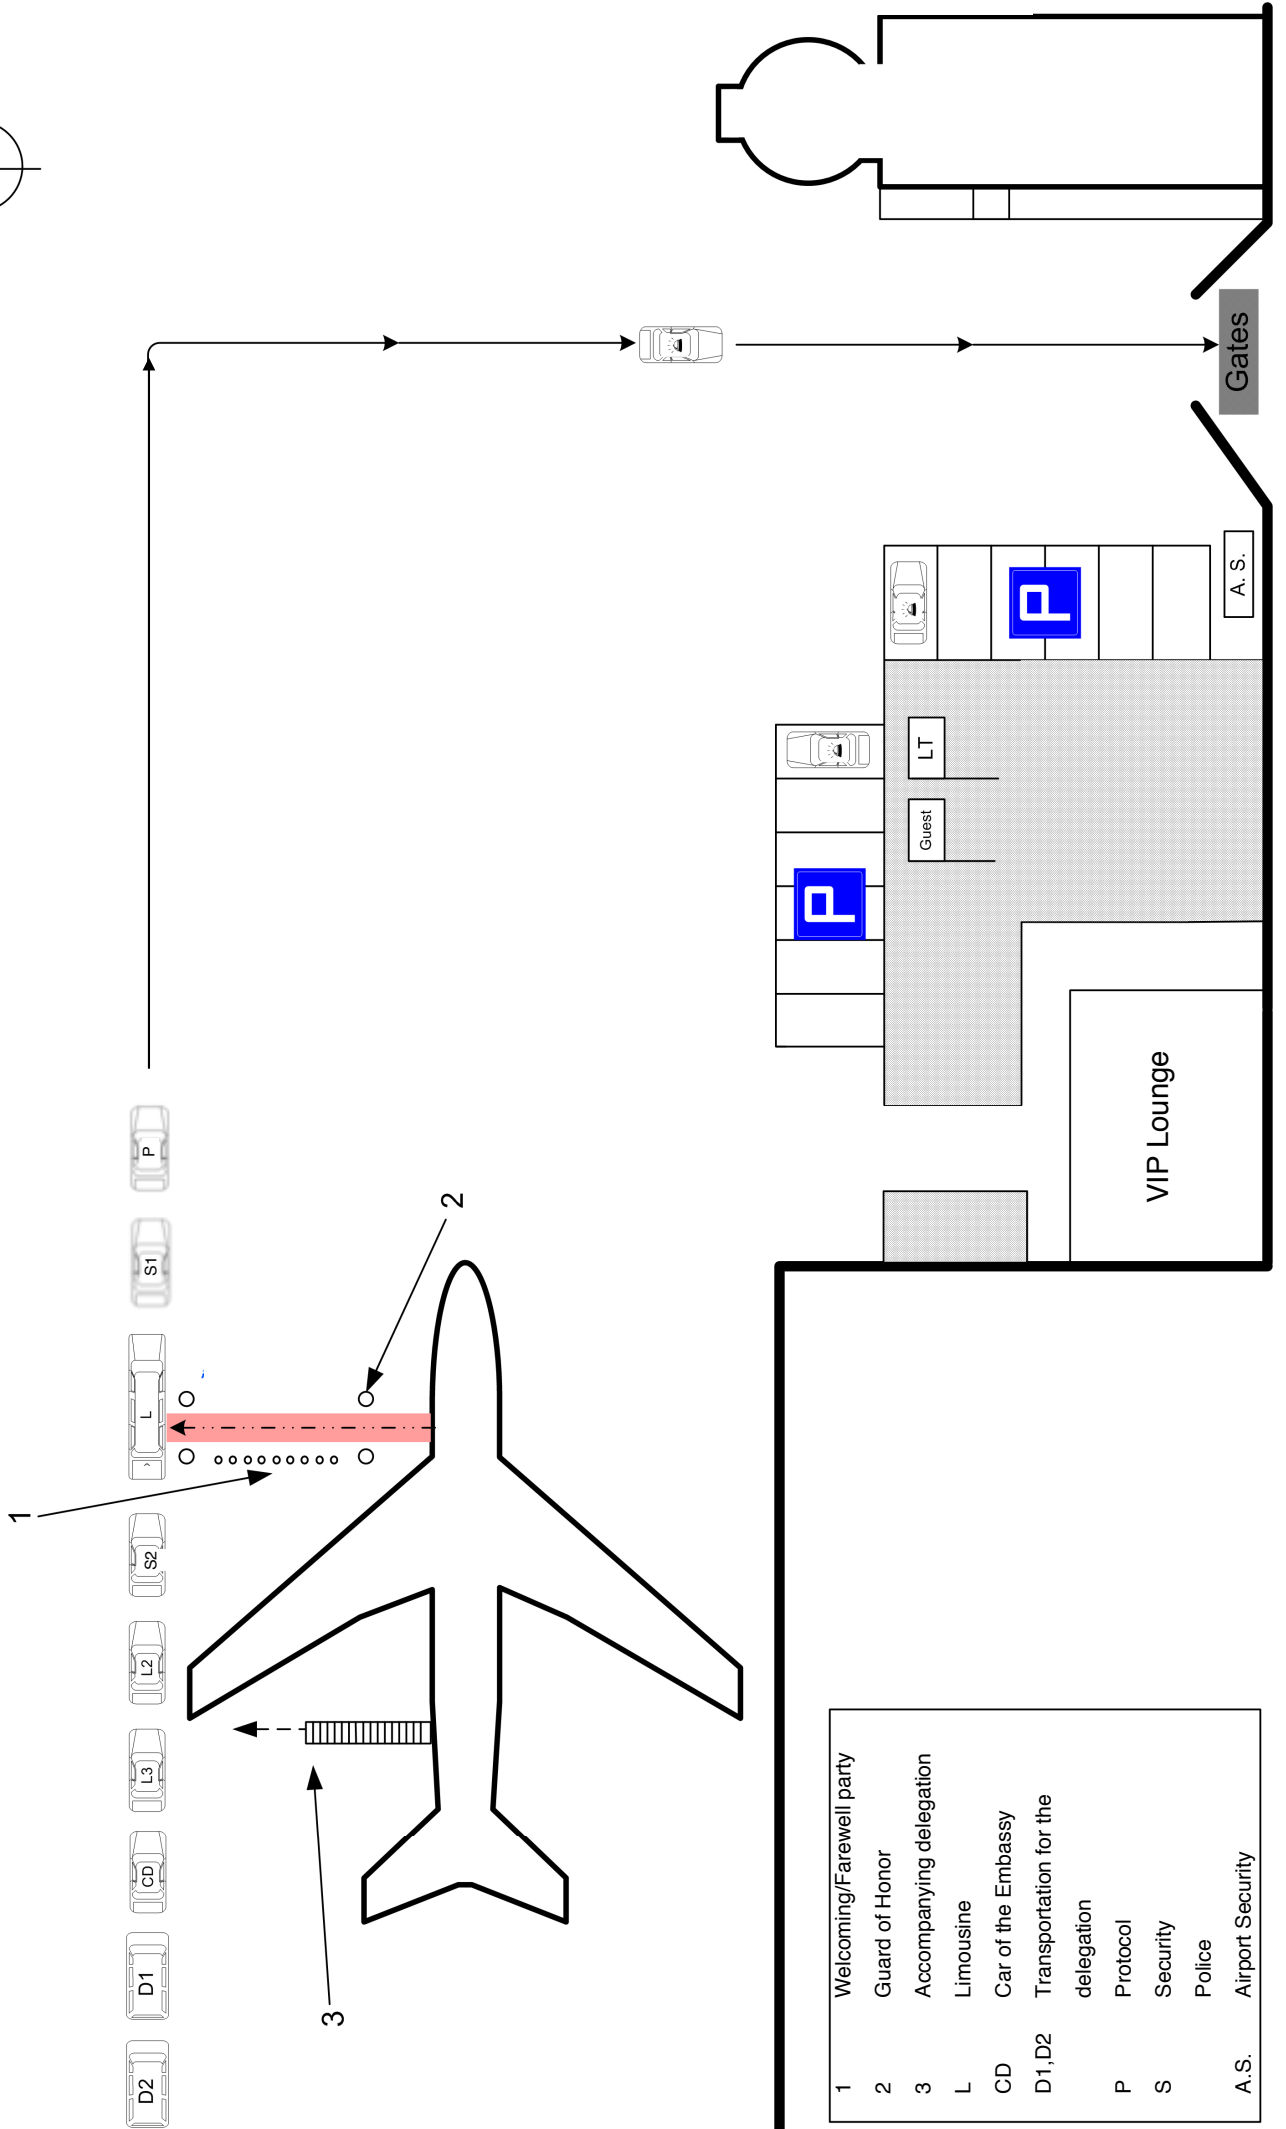

GREETING/FAREWELL OF THE OFFICIAL GUEST IN THE INTERNATIONAL VILNIUS AIRPORT

| | |
|--------|-----------------------------------|
| 1 | Welcoming/Farewell party |
| 2 | Guard of Honor |
| 3 | Accompanying delegation |
| L | Limousine |
| CD | Car of the Embassy |
| D1, D2 | Transportation for the delegation |
| P | Protocol |
| S | Security |
| | Police |
| A.S. | Airport Security |